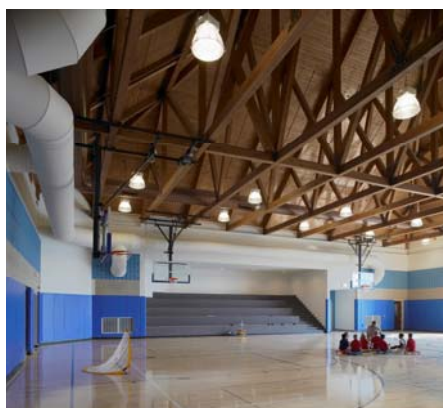

Learning By Design

Set within a 20-acre picturesque site on the edge of a wetland preserve, Eagle Creek Academy's facility emphasizes the surrounding natural features. Natural light and geothermal heating/cooling systems make this 250-student K-8 school an extension of its environment. Each classroom has a view of the wetland, access to an outdoor deck that runs along the back of the building, a storage zone, kitchenette, student workstations, document cameras and large plasma monitors. Exposed wood ceilings are present in every classroom as well as the gymnasium, cafeteria and media center. The media center's form, timber structure, transparent enclosure, trunk-like wood columns and wood trusses are the focal point of the exterior design and main entrance.

“Bright, airy, energy-efficient.

Welcoming and inviting.

Appears to be a great place
to learn and teach.

Great approach!”

AMERICAN SCHOOL & UNIVERSITY JURY

2006 ARCHITECTURAL PORTFOLIO ISSUE

rear facade

art classroom