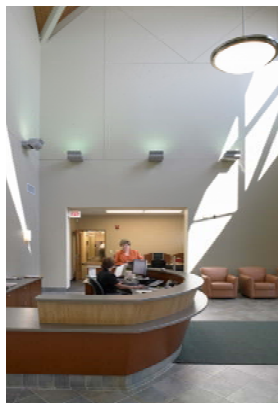

# Early Childhood Center & Administrative offices

Clarkston Community Schools

Clarkston, Michigan  
Completed in 2005  
68,880 sf  
\$13,786,000

In order to merge the Administrative Staff Services and Board of Education facilities from multiple sites, we expanded the existing 9,100 sq ft administrative office building. Additions include more offices, conference rooms and a Board of Education meeting room, which doubles as a space for large gatherings, school activities and community meetings. There was also a need for a new Early Childhood Center to house the Kindergarten Kids Connection, Funshine Preschool, extended preschool care and preschool enrichment programs.

The exterior design is intended to blend with the surrounding residential environment. In an effort to be sensitive to these surrounding, each classroom is its own separate entity, breaking up the large building and making it appear smaller in scale. Individual cupolas were added to complete the older “school-house” feel of the architecture.

administration building entrance

lobby

early childhood classroom

side entrance